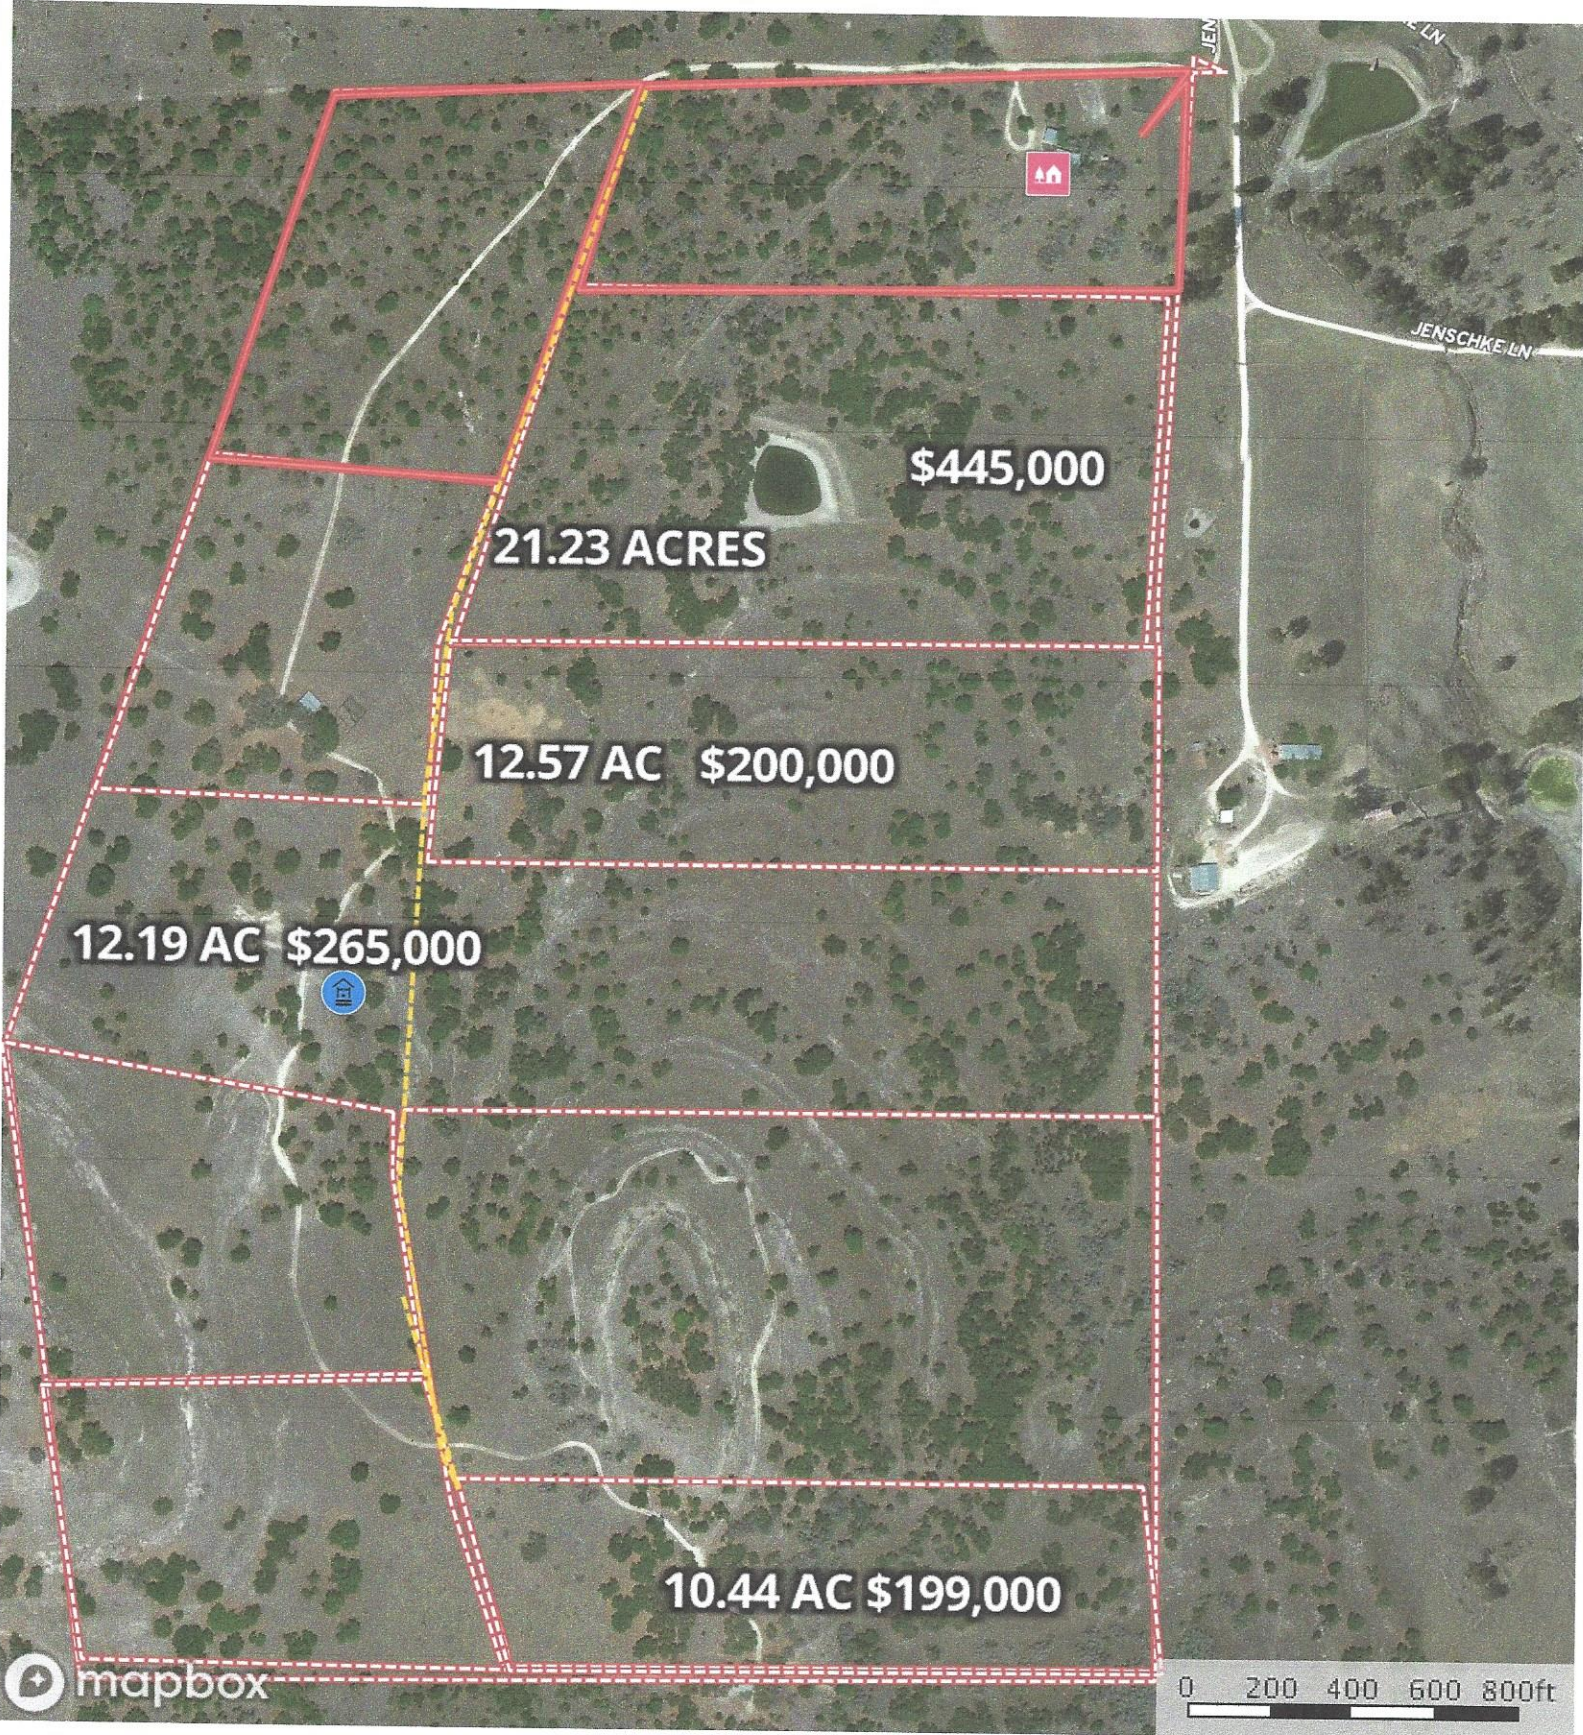

Jenschke Rd subdivision  
Gillespie County, Texas, 171 AC +/-

- Cabin
- Well
- Road / Trail
- Boundary
- Boundary