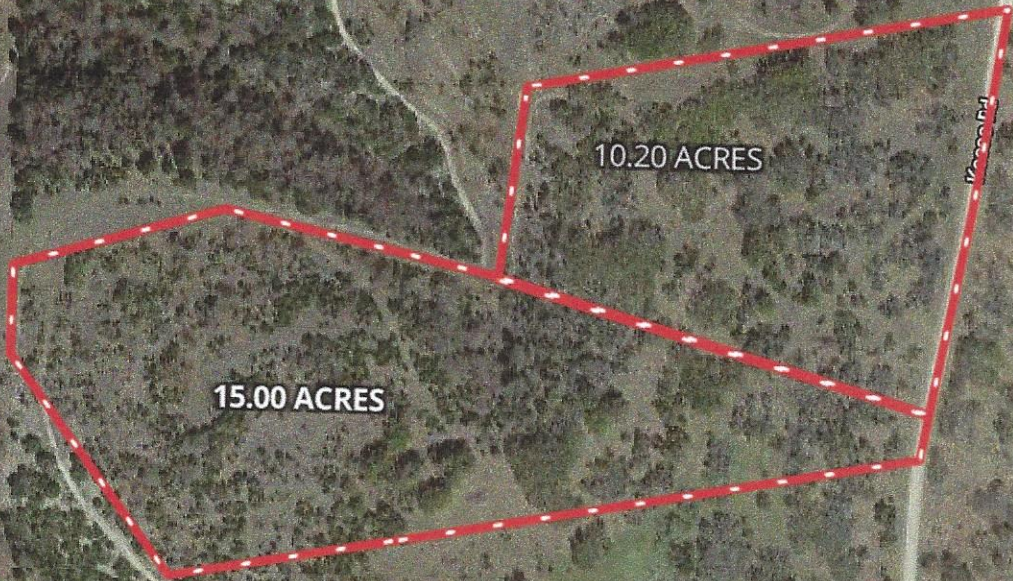

Daniel Sagebiel
Gillespie County, TX

Base Layers

MAP LEGEND

VIEW TUTORIAL

Google

(https://maps.google.com/maps?ll=30.461964,-98.882017&z=17&t=h&hl=en-US&gl=US&mapclient=api_v3)

Keese Rd

Keese Rd

Map data ©2019 Google Imagery

CONTACT
(<https://www.mapbox.com/>)
vic nixon

30.4635, -98.8823