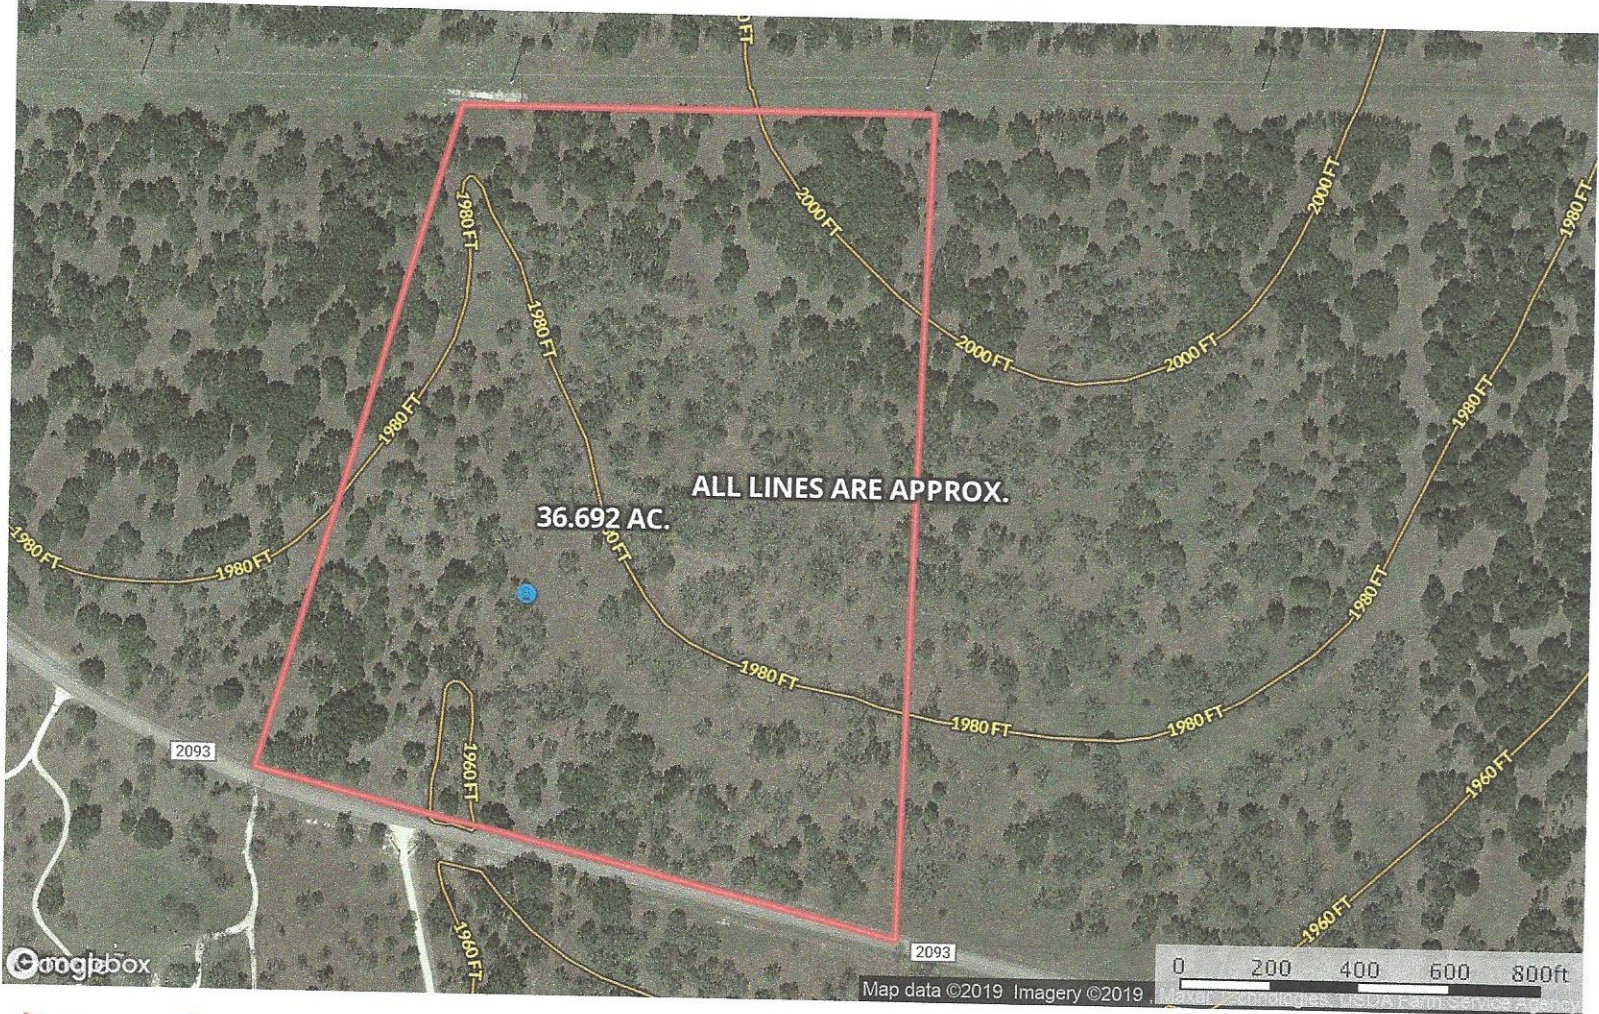

19415 FM 2093
Texas, 36.692 AC +/-

Boundary Water Wells

vic nixon